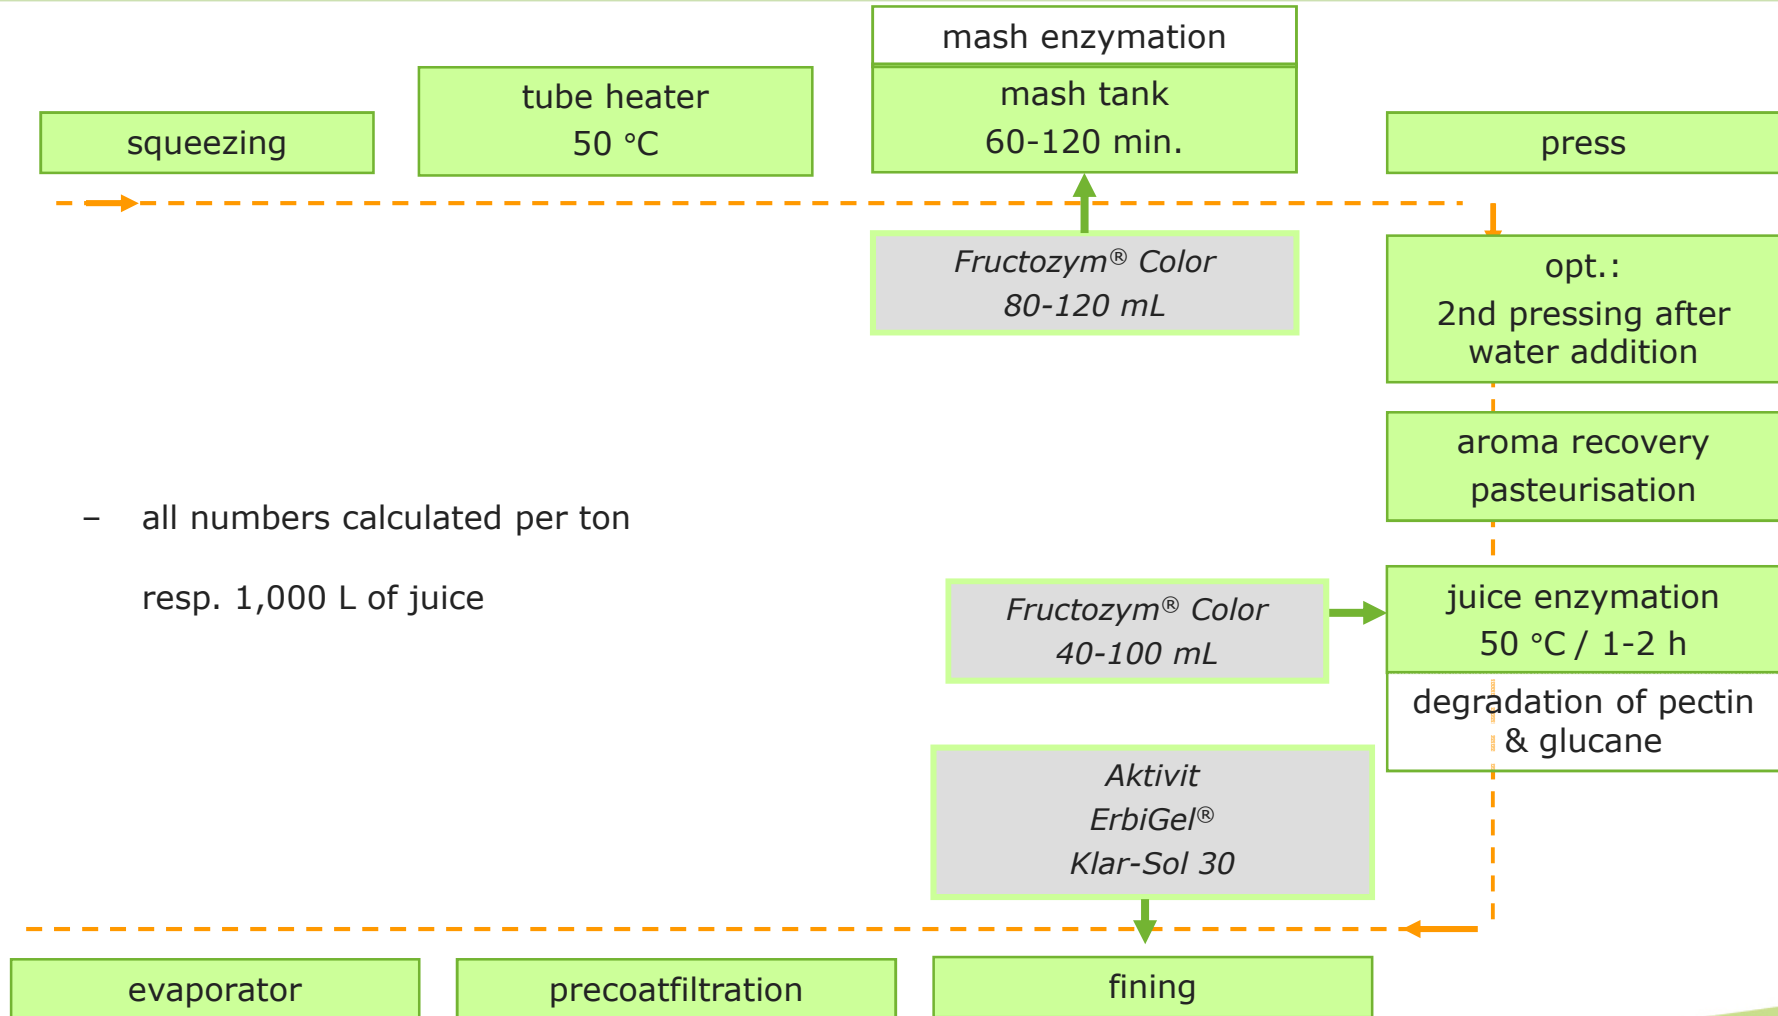

clear raspberry juice concentrate

variation due to glucan

- all numbers calculated per ton resp. 1,000 L of juice