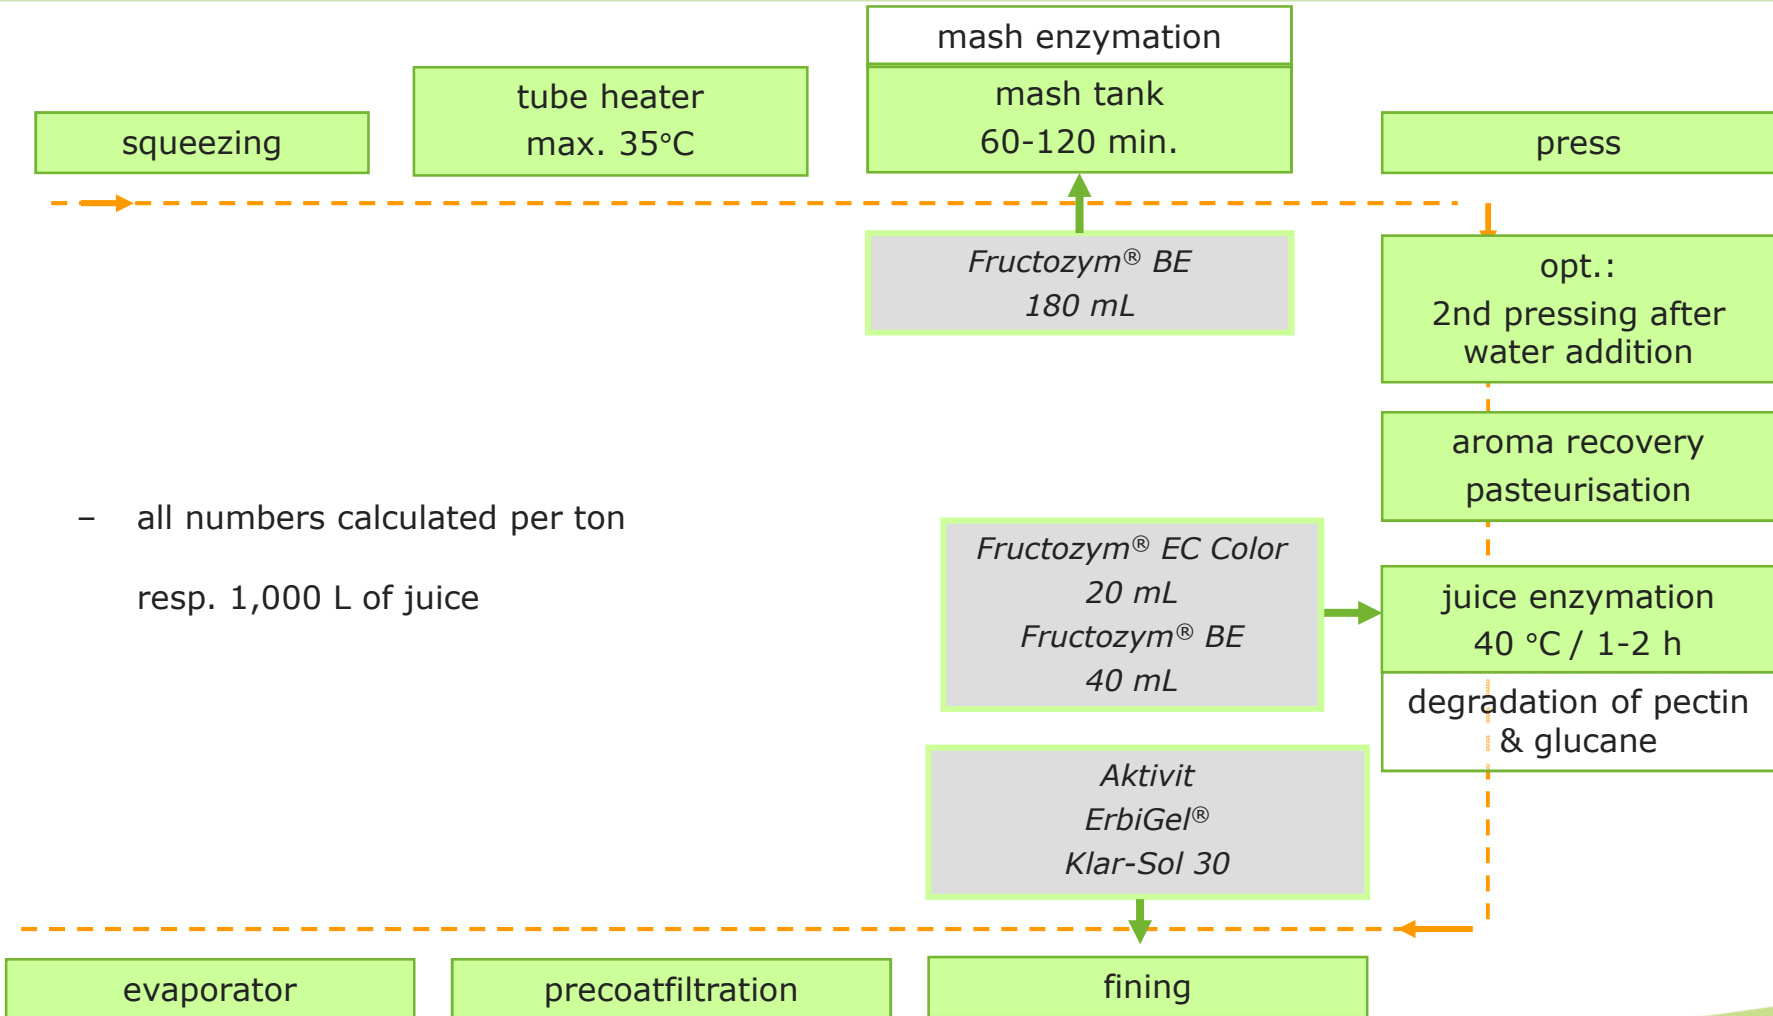

clear raspberry juice concentrate

variation due to glucan

- all numbers calculated per ton resp. 1,000 L of juice