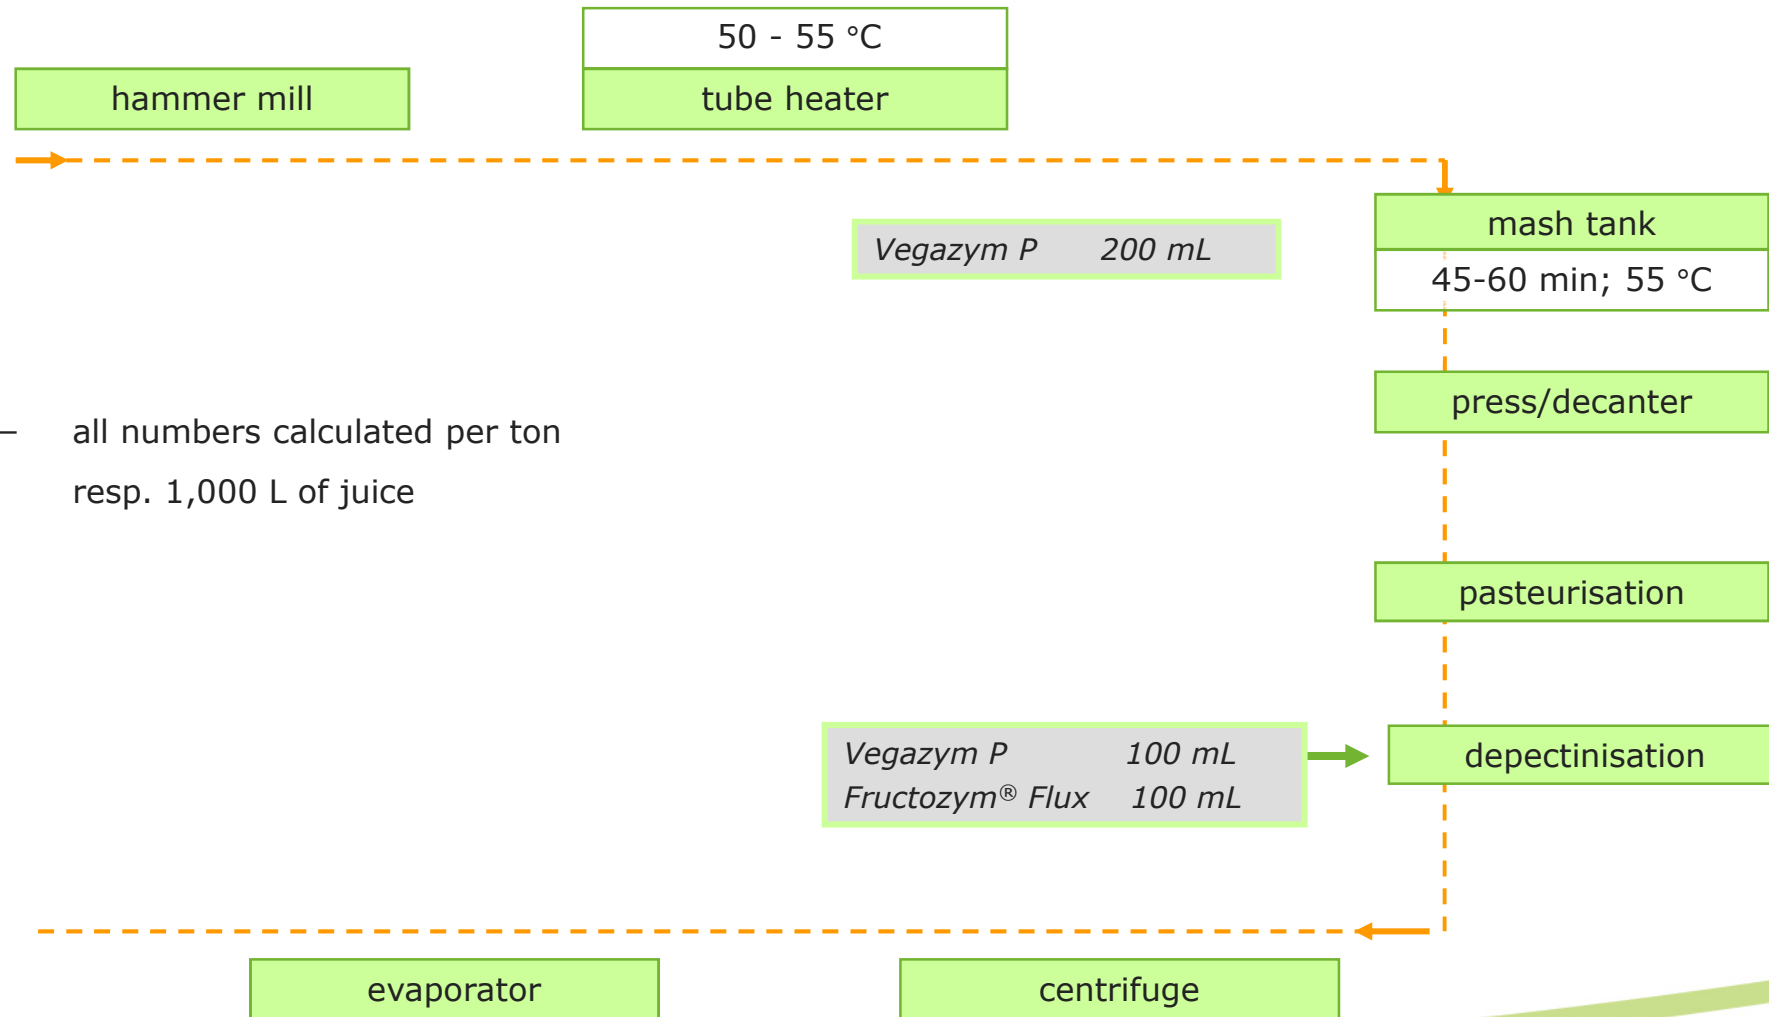

High Brix onion juice concentrate

- all numbers calculated per ton
resp. 1,000 L of juice