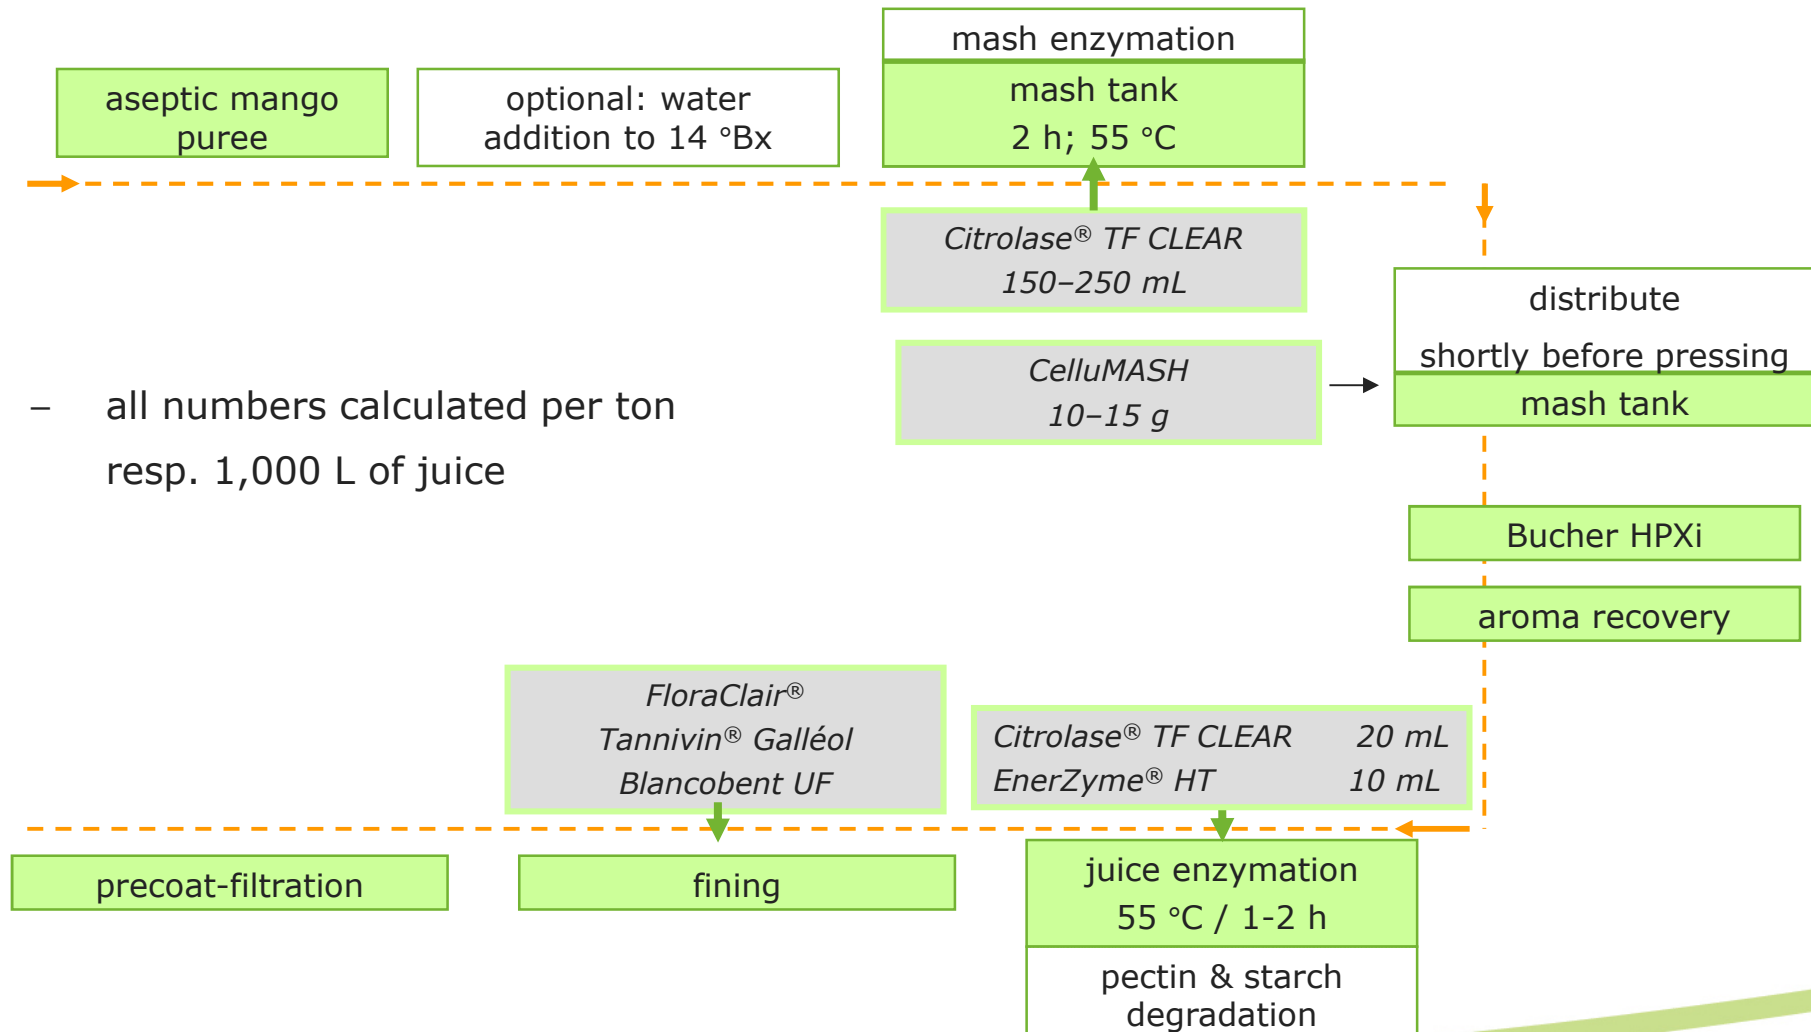

clear mango juice concentrate

– all numbers calculated per ton
resp. 1,000 L of juice